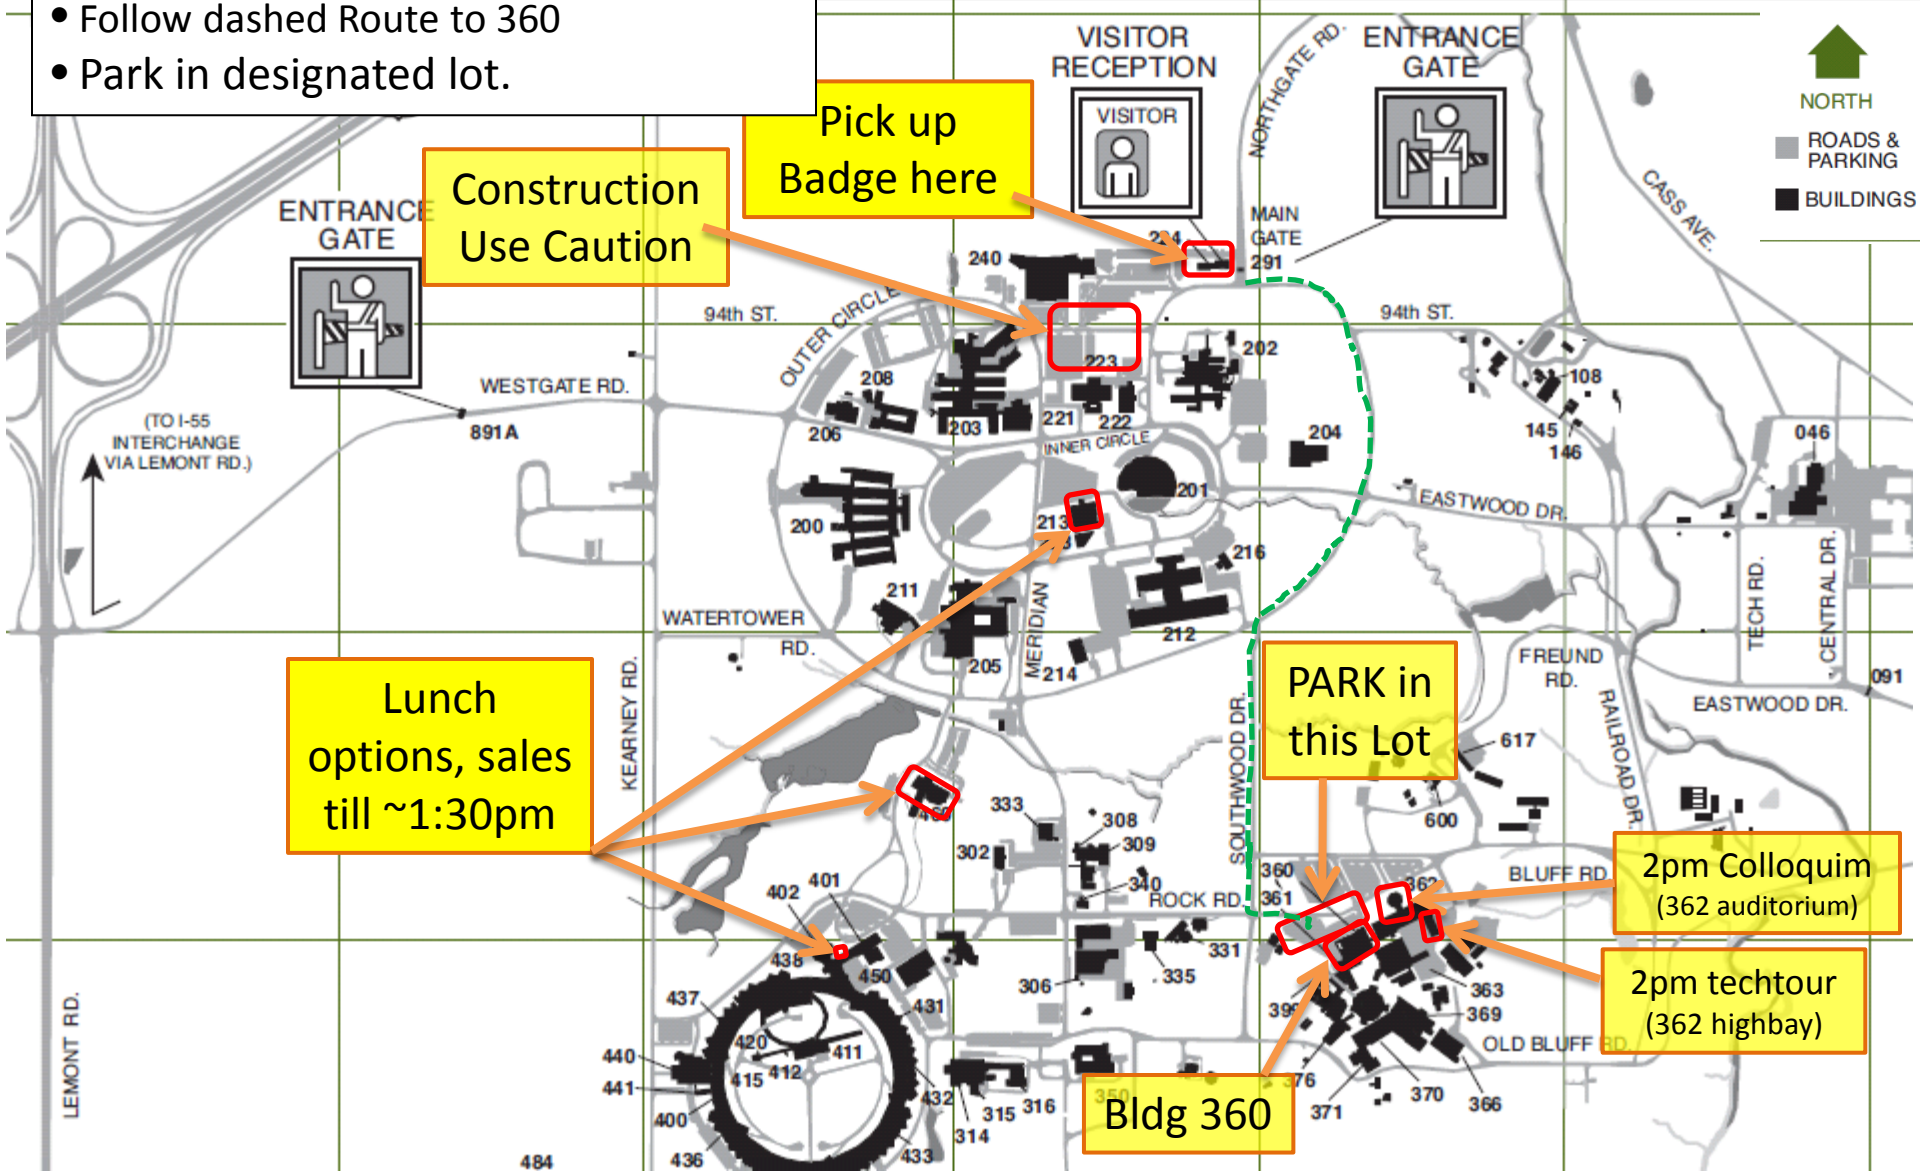

- Exit 55 @CASS ave (southbound).
- Approach Lab via Northgate Road.
- Pick up your badge at Visitor Center.
- Enter thru Main Gate.
- Follow dashed Route to 360
- Park in designated lot.

- Enter 360, take stairs to 2nd floor.
- Cell phone use while driving on campus is prohibited.
- Use of helmets while motorcycling is mandatory.

Construction
Use Caution

Pick up
Badge here

Lunch
options, sales
till ~1:30pm

PARK
in
this Lot

Bldg 360

2pm Colloquim
(362 auditorium)

2pm techtour
(362 highbay)